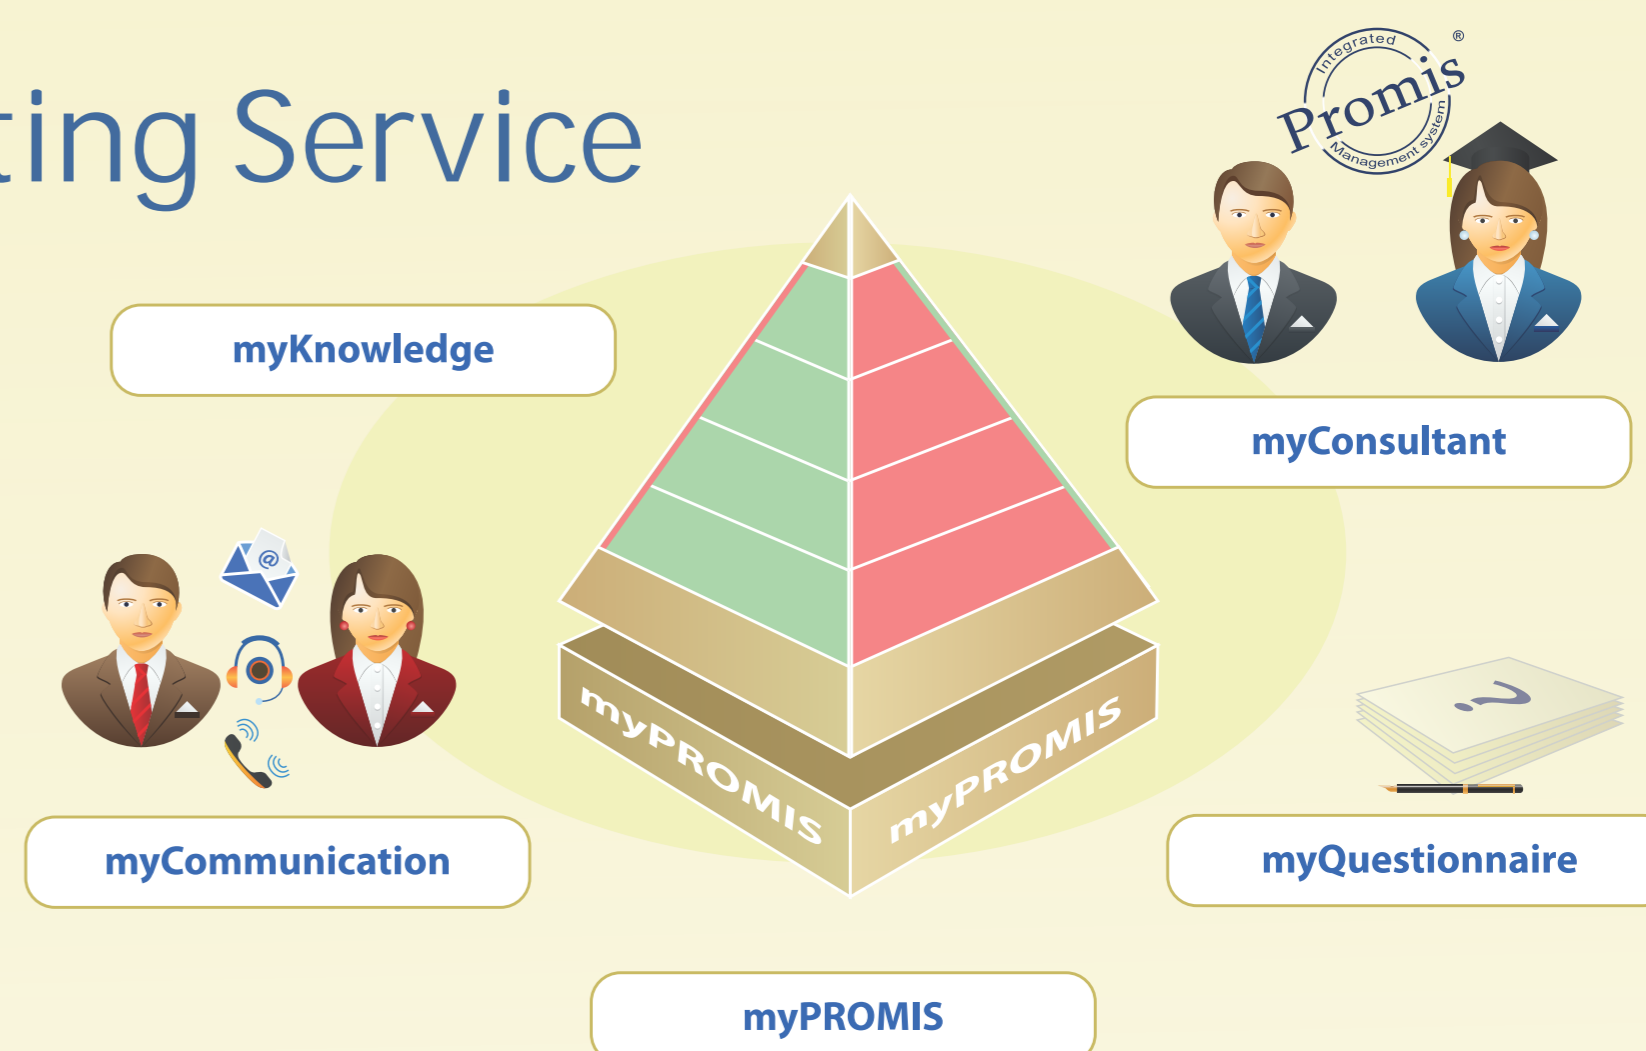

Performance Operational and Multilingual Interactive Services
to support Compliance for SMEs in Europe

PROMIS®lingua

We Speak Your Language!

Our Mission

To provide European SMEs and consultants with tailored business services and eTraining in the field of Environment, Health&Safety and Quality (SHE-Q).

Objectives

1 Translating, localising and rolling out the existing 3-lingual PROMIS® online service in six additional languages: Spanish, French, Portuguese, Greek, Romanian and Hungarian.

2 Enhancing the PROMIS® technology system and customising it to multiple languages with online automated translation support, Machine Translation, structuring of content, cross text retrieval.

3 Deployment and roll out plans for the six additional countries to ensure take up of innovation at European level.

Key Impact Areas:

Lowering language barriers and improving the quality and effectiveness of cross-lingual communication

Structuring of content, norms and legislation towards EU harmonisation

Stimulating new business opportunities

Sector- and theme-oriented turn key solutions for micro SMEs, with a high level of trust and confidence based on security, high quality and reliable community building

Existing Service

PROMIS® is a comprehensive multilingual, multinational and multipurpose eBusiness solution which offers compliance management services that assists SMEs in observing legal requirements through:

- An instrument that supports the structuring of organizational, as well as individual knowledge at sector, theme and domain level
- An integrated management system, that helps keeping order in the organization thanks to an adequate documentation and integrated electronic handbook which conforms with ISO 9000, 14000, OHSAS 18000 and other requirements.

www.promislingua.eu

© PROMISLingua. All rights reserved

Co-funded by the European Commission under the
Competitiveness and Innovation-ICT Policy Support Programme.